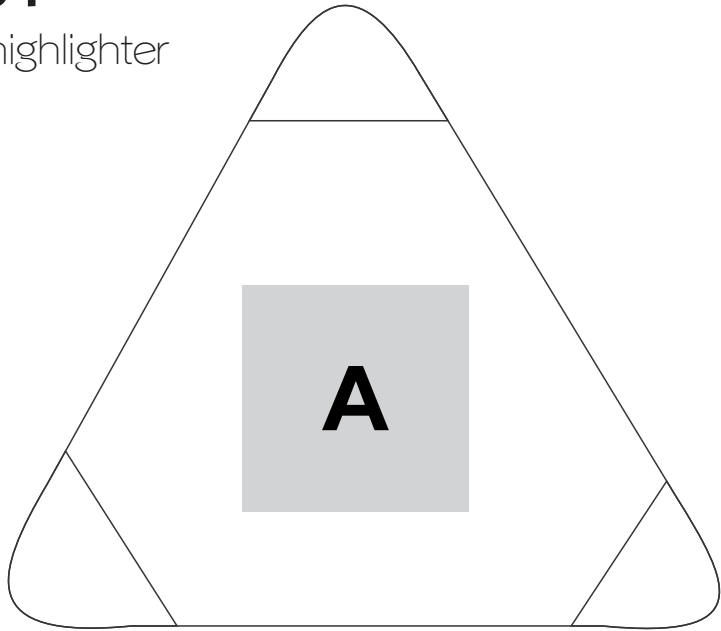

PEN404

Triangle highlighter

POSITION (A)

Pp pad printing
30(w) 30(l)

Dt digital transfer
30(w) 30(l)