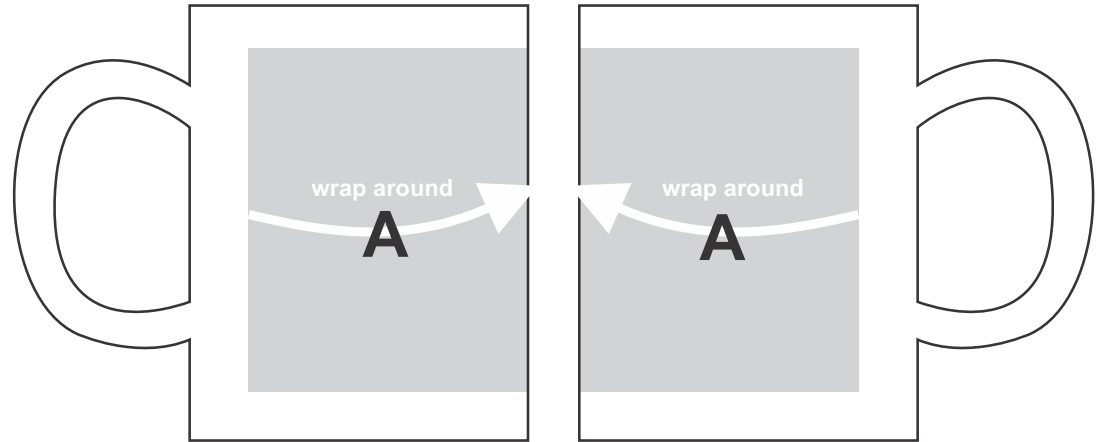

MUG10001

Luminous Sublimation Mug

POSITION (A)

1. Sublimation Wrap

200(w)x75(h)

A